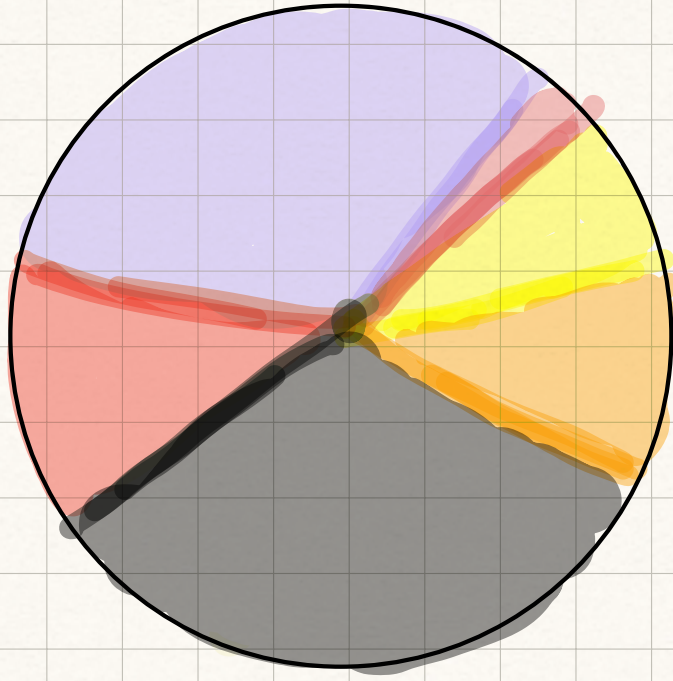

Colour in your emotion!

- Tired (purple dot)
- happy (yellow dot)
- bored (orange dot)
- sad (cyan dot)
- depressed (grey dot)
- mad/angry (red dot)
- envy (light green dot)
- in love (pink dot)

*Tired*

*happy*

*bored*

*sad*

*depressed*

*mad/angry*

*envy*

*in love*

Tired

happy

bored

sad

depressed

mad/angry

envy

in love

Tired